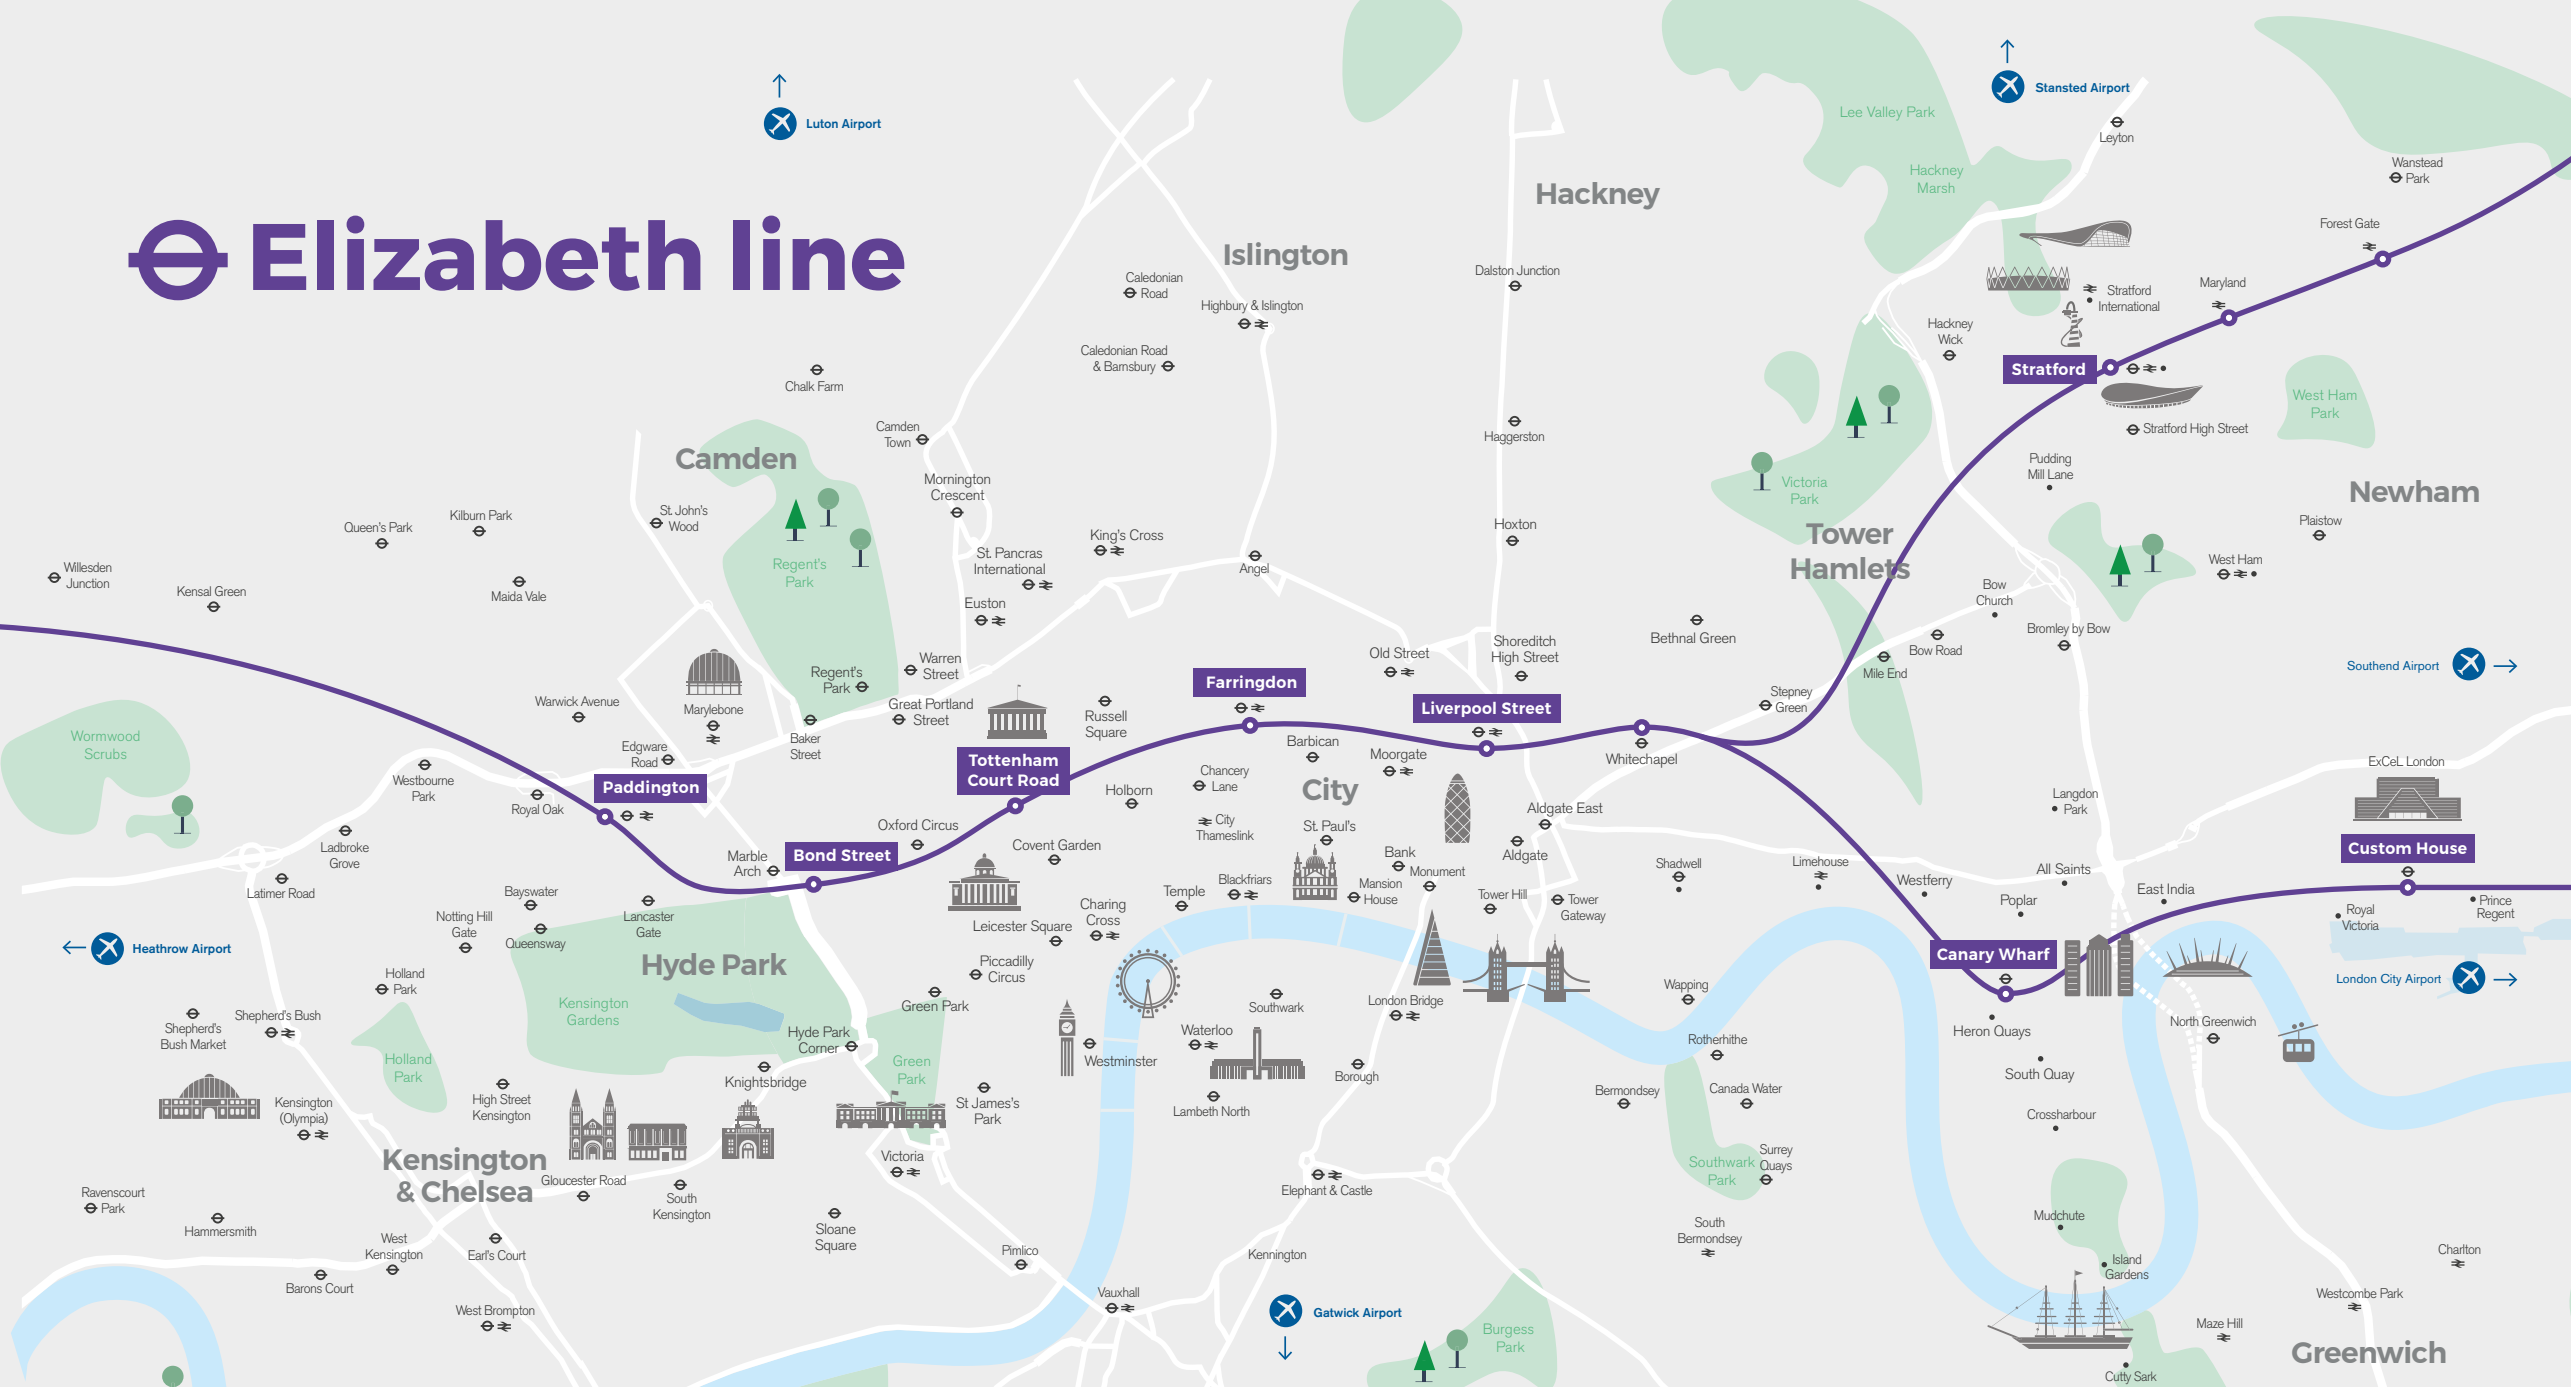

Elizabeth line

Heathrow
39 hotels, 13,144 bedrooms
Connections :
Piccadilly line

Paddington
20 mins from Heathrow
12 hotels, 3,577 bedrooms
Connections :
Circle & District line
Bakerloo Line
Hammersmith and City line

Bond Street
23 mins from Heathrow
39 hotels, 8,500 bedrooms
Connections :
Central line
Jubilee line

Tottenham Court Road
28 mins from Heathrow
69 hotels, 12,455 bedrooms
Connections :
Northern line
Central line

Farringdon
31 mins from Heathrow
22 hotels, 2,602 bedrooms
Connections :
Circle line
Hammersmith and City line
Metropolitan line

Liverpool Street
33 mins from Heathrow
28 hotels, 6,463 bedrooms
Connections :
Central line
Circle line
Hammersmith and City line
Northern line
Overground

Canary Wharf
40 mins from Heathrow
13 hotels, 2,679 bedrooms
Connections :
DLR
Jubilee line

Stratford
45 mins from Heathrow
3 hotels, 644 bedrooms
Connections :
Central line
Jubilee line
DLR
Overground

Custom House
43 mins from Heathrow
13 hotels, 2,694 bedrooms
Connections :
DLR