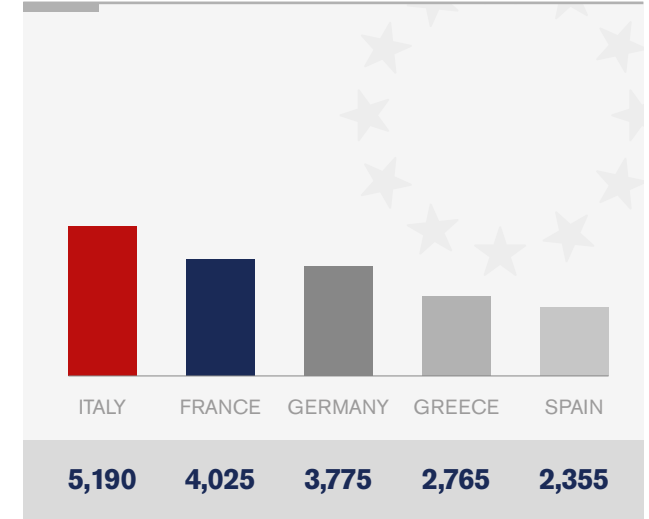

TOP 5 EU COUNTRIES