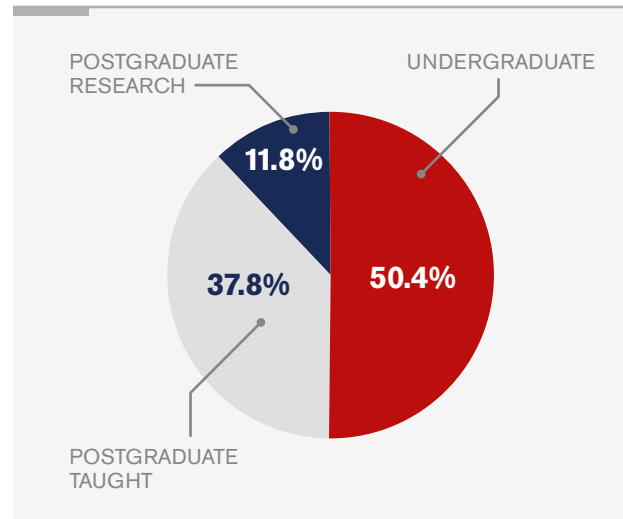

INTERNATIONAL STUDENTS IN LONDON

110,815

INTERNATIONAL STUDENTS ARE STUDYING IN LONDON

29.3%

OF THE TOTAL LONDON STUDENT POPULATION

35,555

FROM EU COUNTRIES

STUDY LEVEL